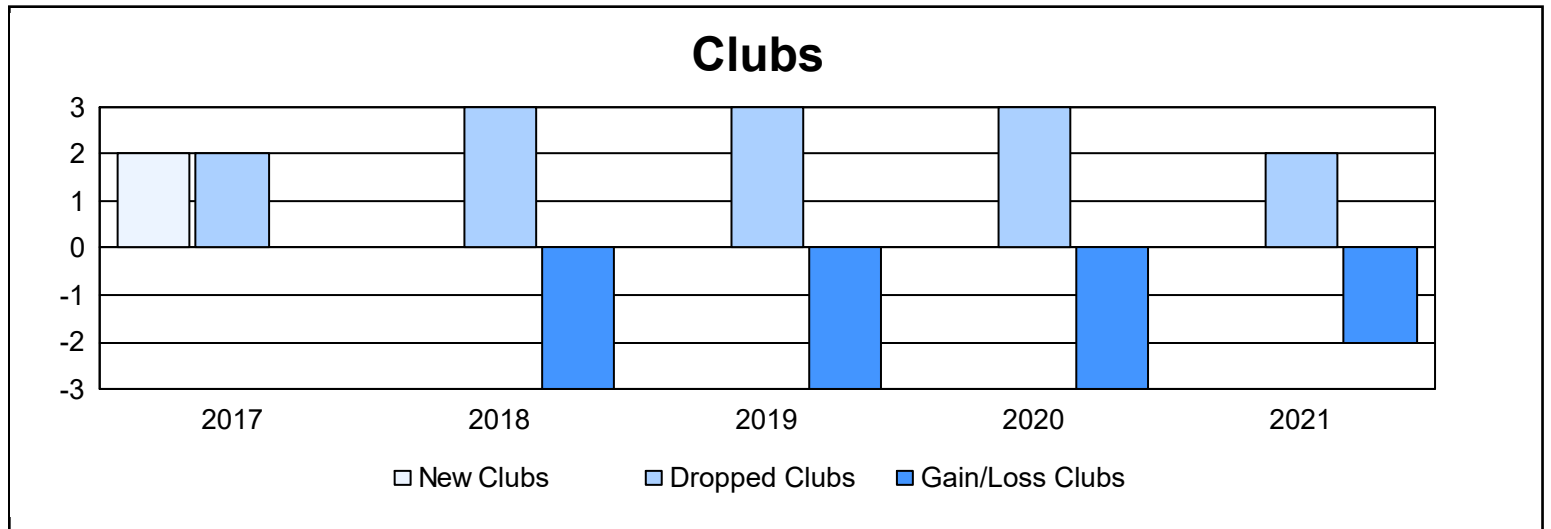

Year	New Clubs	Dropped Clubs	Gain/ Loss Clubs	New Members	Charter Members	Reinstate Members	Transfer Members	Total Member Added	Total Members Dropped	Gain/ Loss Members
2016-2017	2	2	0	104	60	18	6	188	222	-34
2017-2018	0	3	-3	130	5	4	3	142	250	-108
2018-2019	0	3	-3	68	8	23	2	101	162	-61
2019-2020	0	3	-3	58	1	10	2	71	162	-91
2020-2021	0	2	-2	42	1	33	2	78	161	-83
<b>Average</b>	<b>0</b>	<b>3</b>	<b>-2</b>	<b>80</b>	<b>15</b>	<b>18</b>	<b>3</b>	<b>116</b>	<b>191</b>	<b>-75</b>

### Membership Composition June 2021 Cumulative