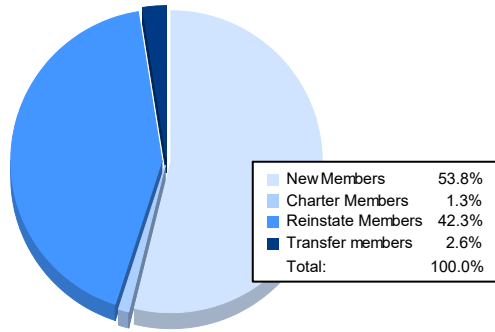

Year	New Clubs	Dropped Clubs	Gain/ Loss Clubs	New Members	Charter Members	Reinstate Members	Transfer Members	Total Member Added	Total Members Dropped	Gain/ Loss Members
2016-2017	2	2	0	104	60	18	6	188	222	-34
2017-2018	0	3	-3	130	5	4	3	142	250	-108
2018-2019	0	3	-3	68	8	23	2	101	162	-61
2019-2020	0	3	-3	58	1	10	2	71	162	-91
2020-2021	0	2	-2	42	1	33	2	78	161	-83
<b>Average</b>	<b>0</b>	<b>3</b>	<b>-2</b>	<b>80</b>	<b>15</b>	<b>18</b>	<b>3</b>	<b>116</b>	<b>191</b>	<b>-75</b>

### Membership Composition June 2021 Cumulative