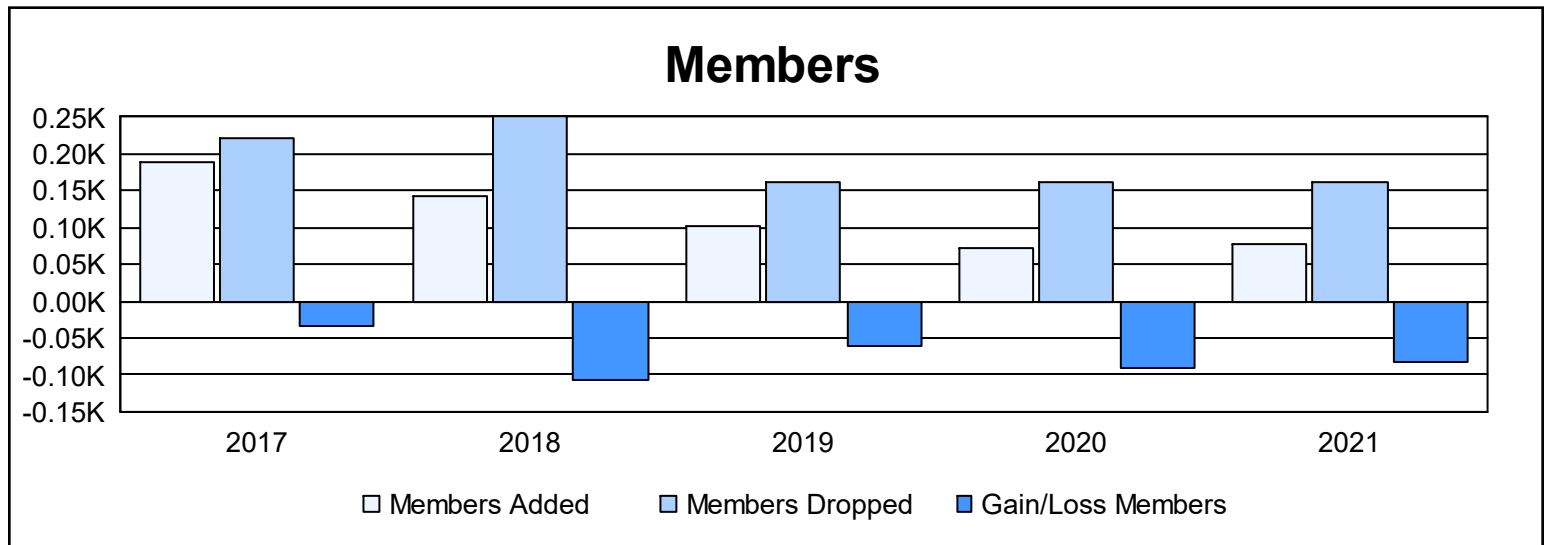

Year	New Clubs	Dropped Clubs	Gain/ Loss Clubs	New Members	Charter Members	Reinstate Members	Transfer Members	Total Member Added	Total Members Dropped	Gain/ Loss Members
2016-2017	2	2	0	104	60	18	6	188	222	-34
2017-2018	0	3	-3	130	5	4	3	142	250	-108
2018-2019	0	3	-3	68	8	23	2	101	162	-61
2019-2020	0	3	-3	58	1	10	2	71	162	-91
2020-2021	0	2	-2	42	1	33	2	78	161	-83
<b>Average</b>	<b>0</b>	<b>3</b>	<b>-2</b>	<b>80</b>	<b>15</b>	<b>18</b>	<b>3</b>	<b>116</b>	<b>191</b>	<b>-75</b>

### Membership Composition June 2021 Cumulative